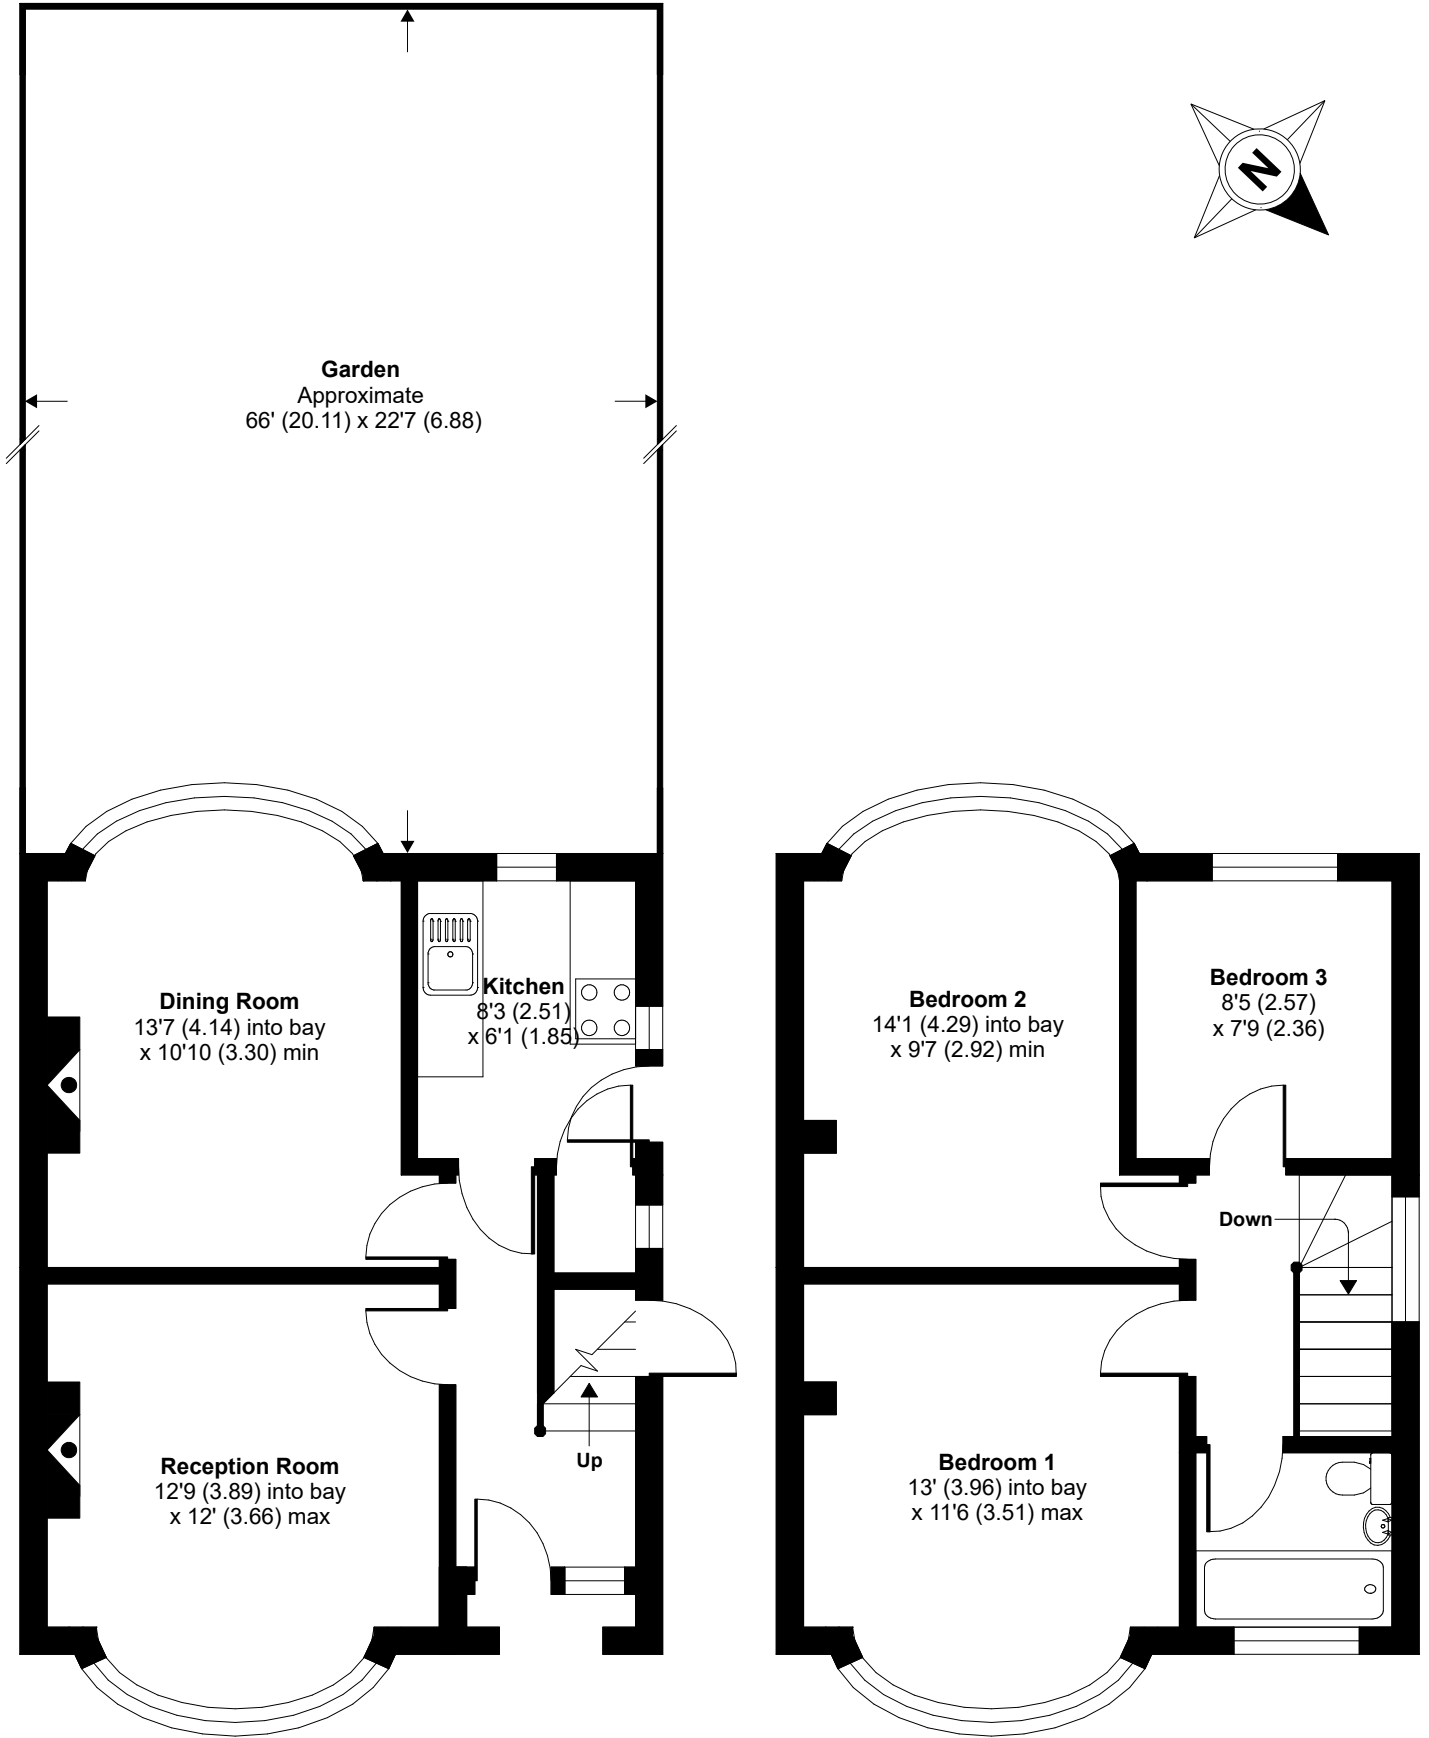

# Somerset Avenue, LU2

Approximate Area = 871 sq ft / 80.9 sq m

For identification only - Not to scale

**GROUND FLOOR**

**FIRST FLOOR**