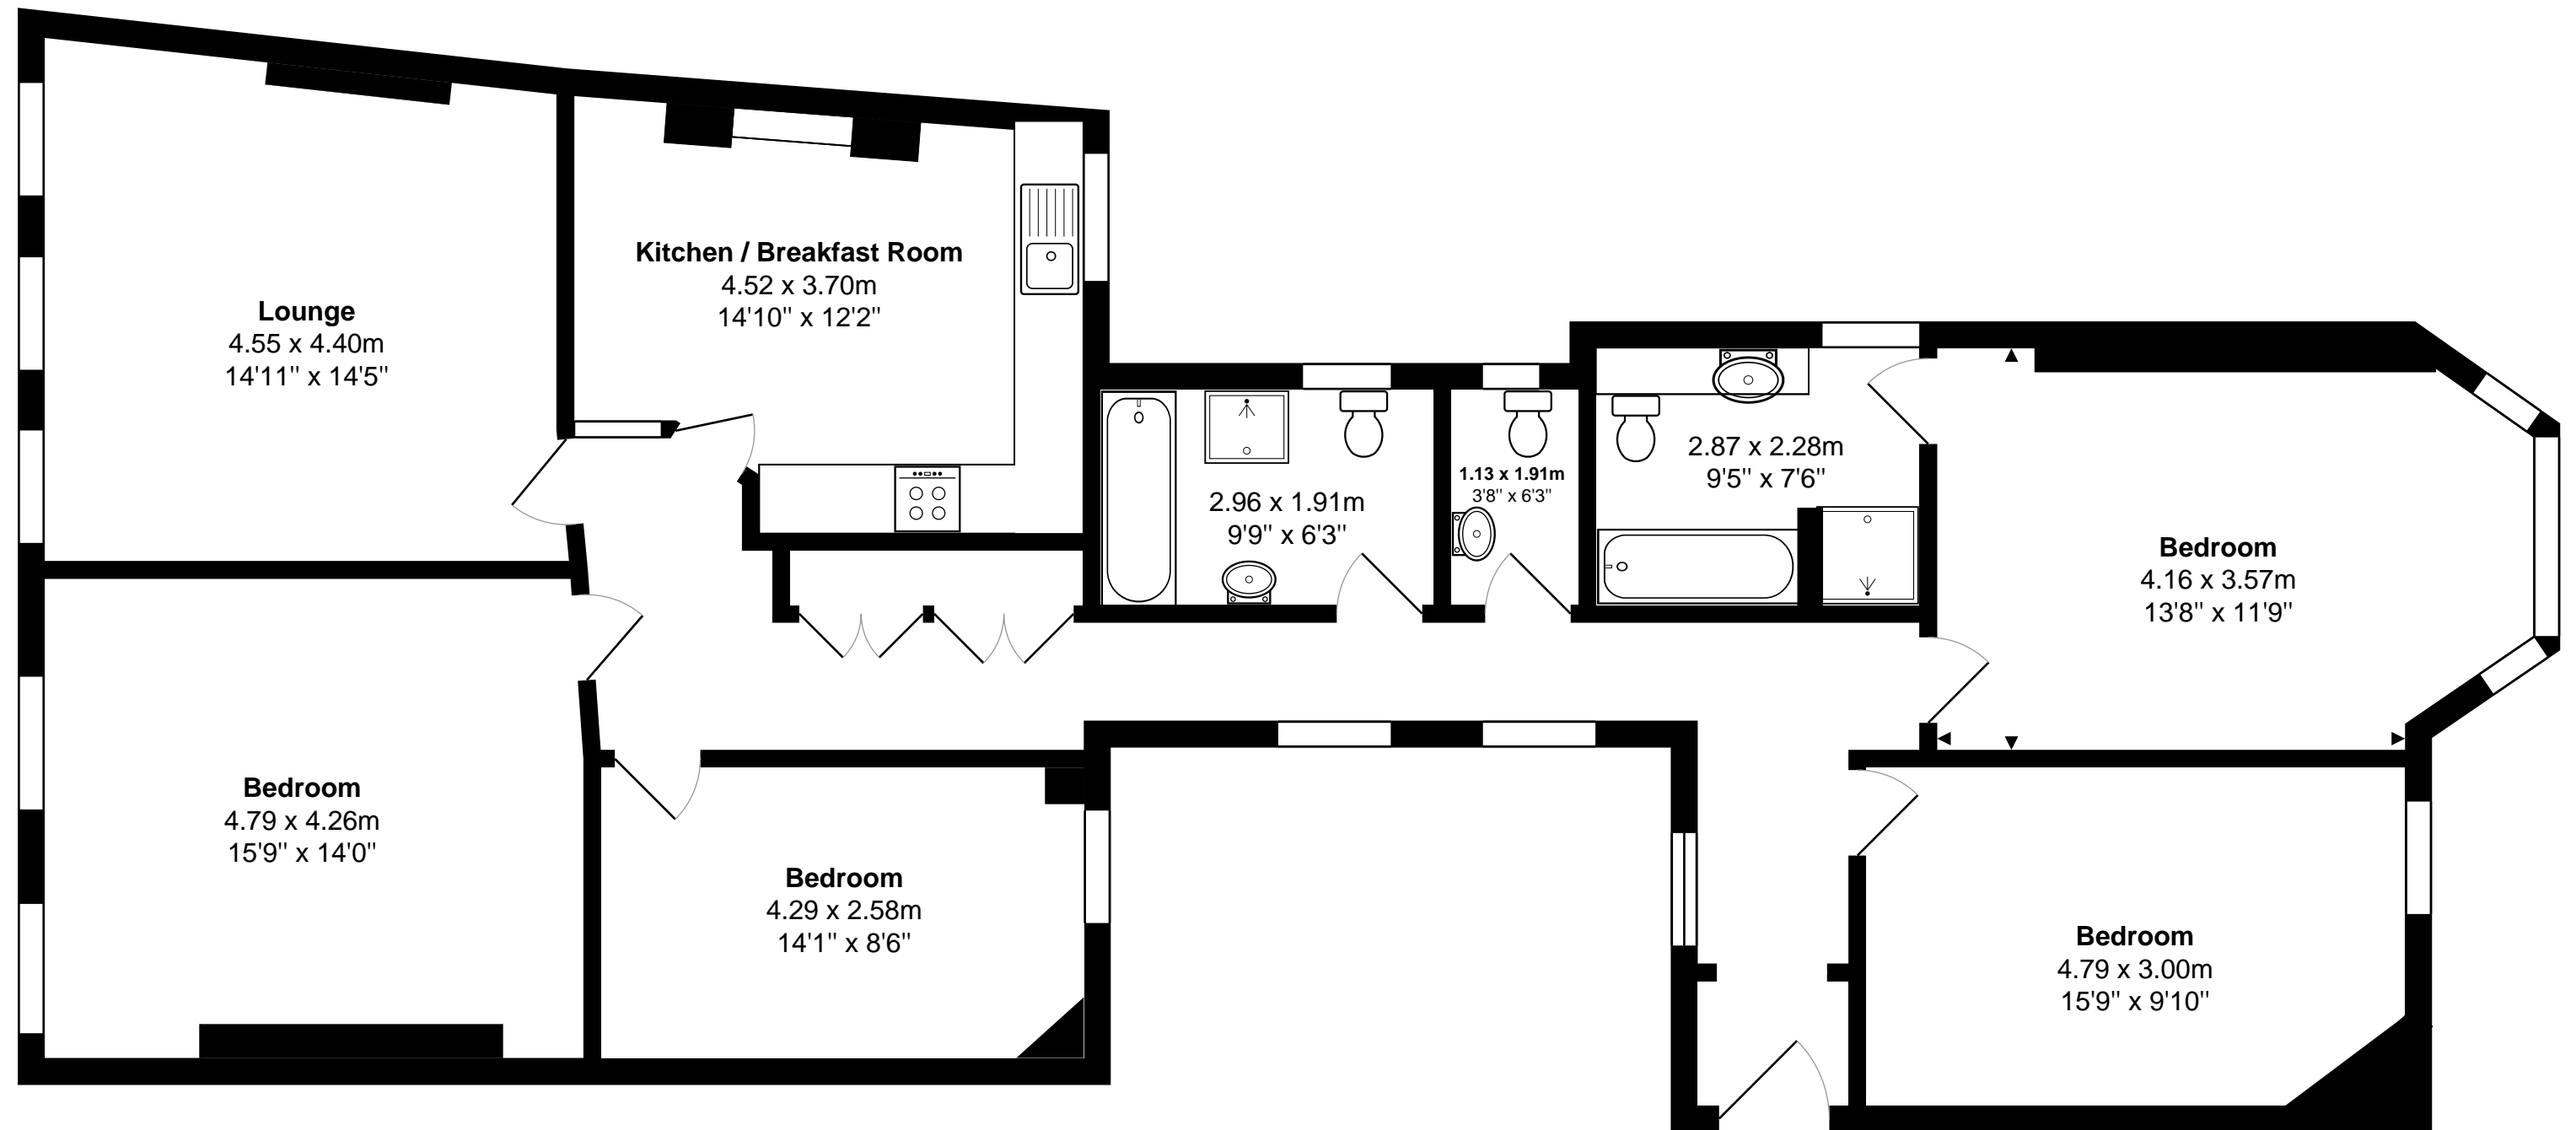

7 Lymington Mansions, Lymington Road, London NW6 1SF

Total Area: 141.1 m² ... 1518 ft²

All measurements are approximate and for display purposes only