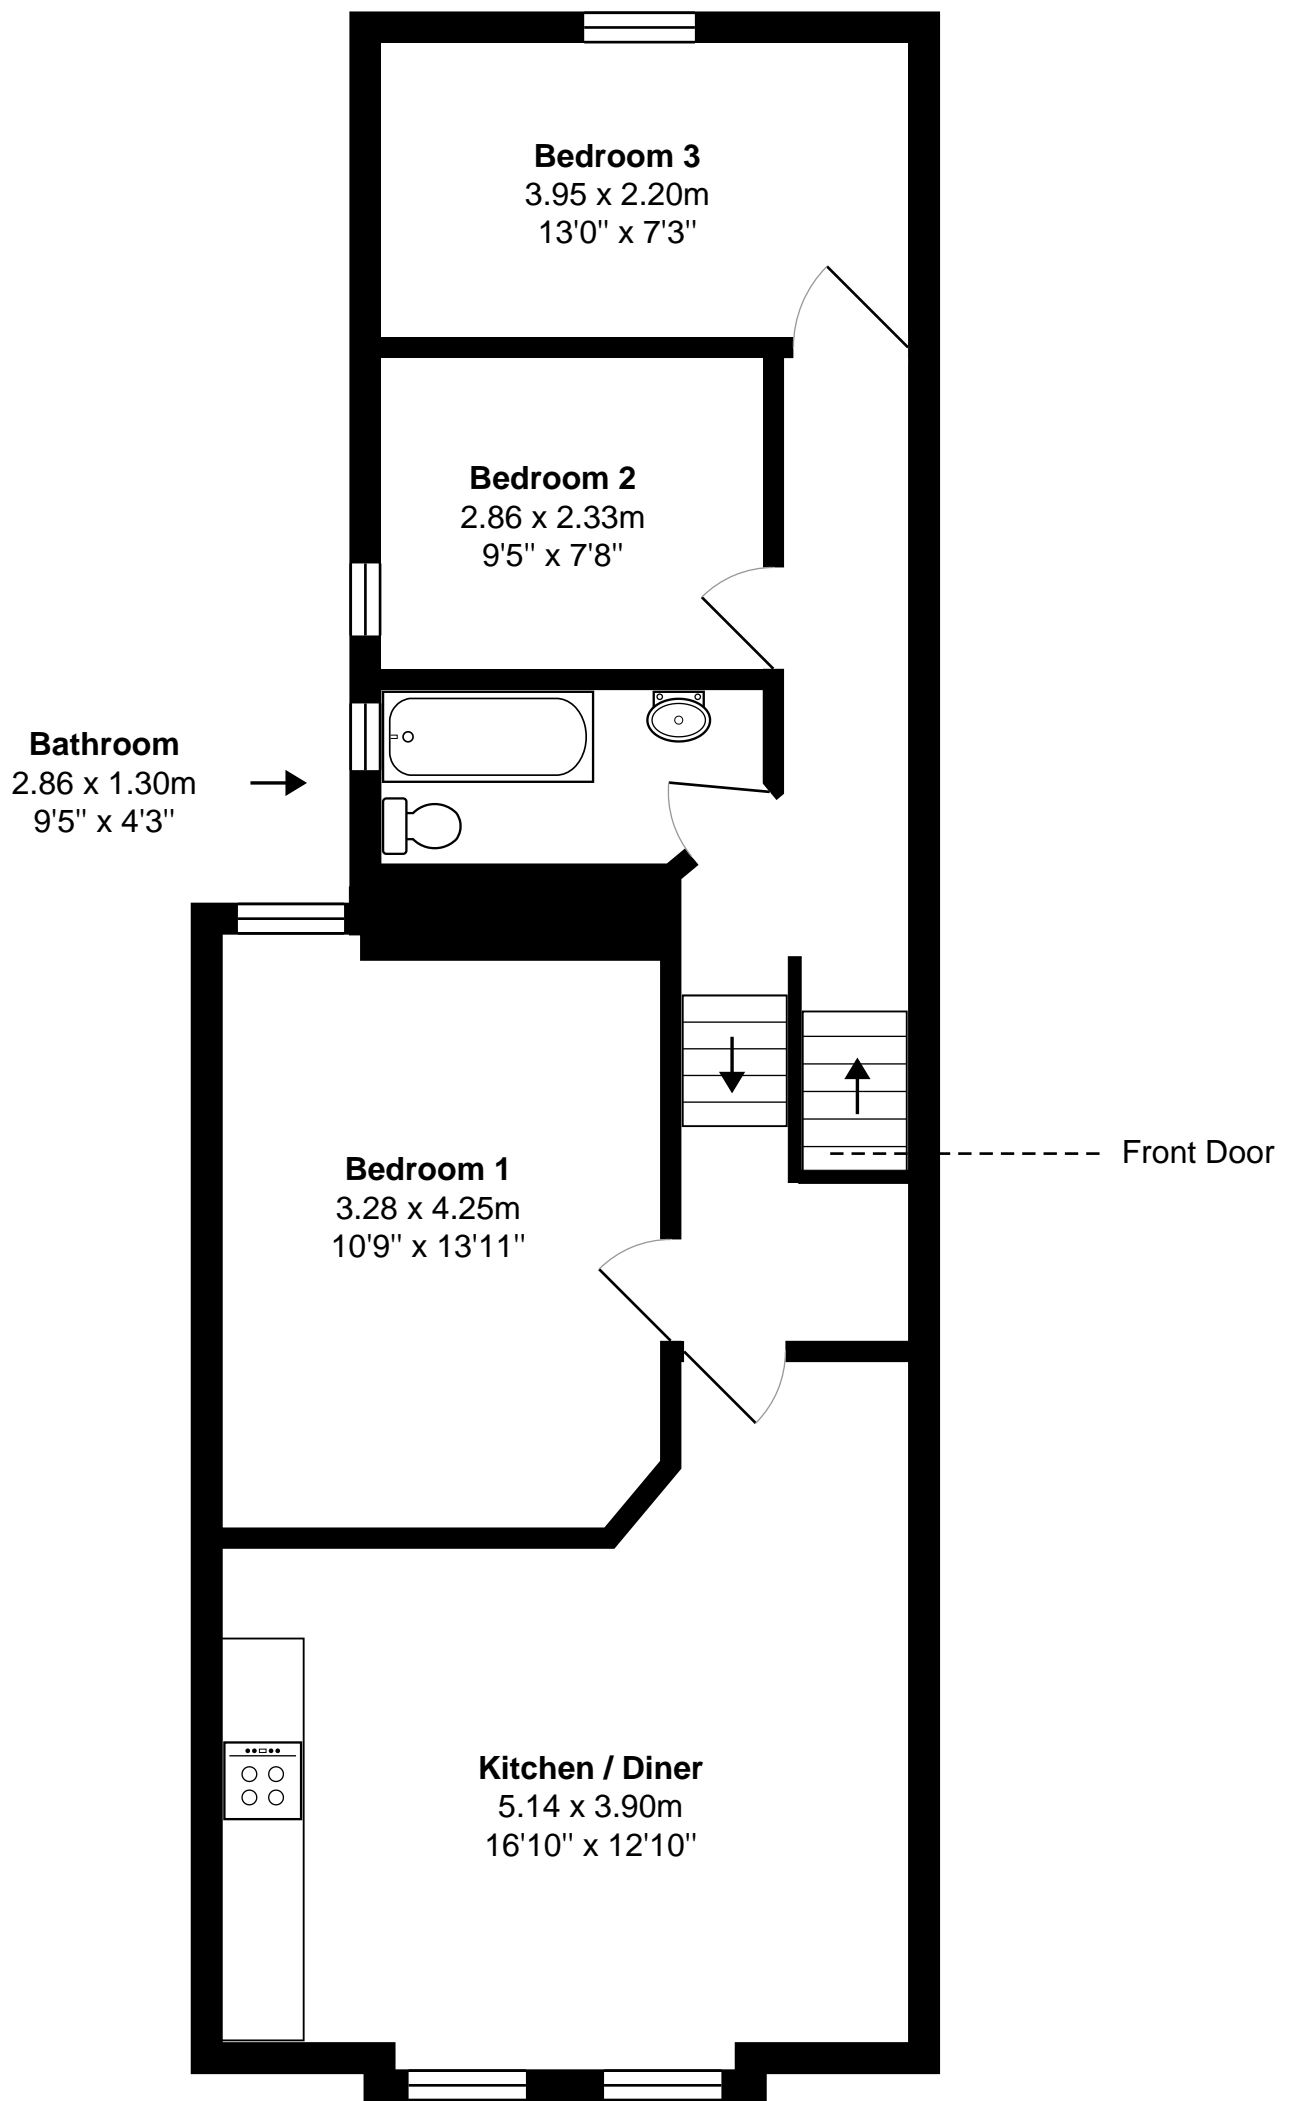

79b Tottenham Lane

Total Area: 67.9 m<sup>2</sup> ... 731 ft<sup>2</sup>

All measurements are approximate and for display purposes only